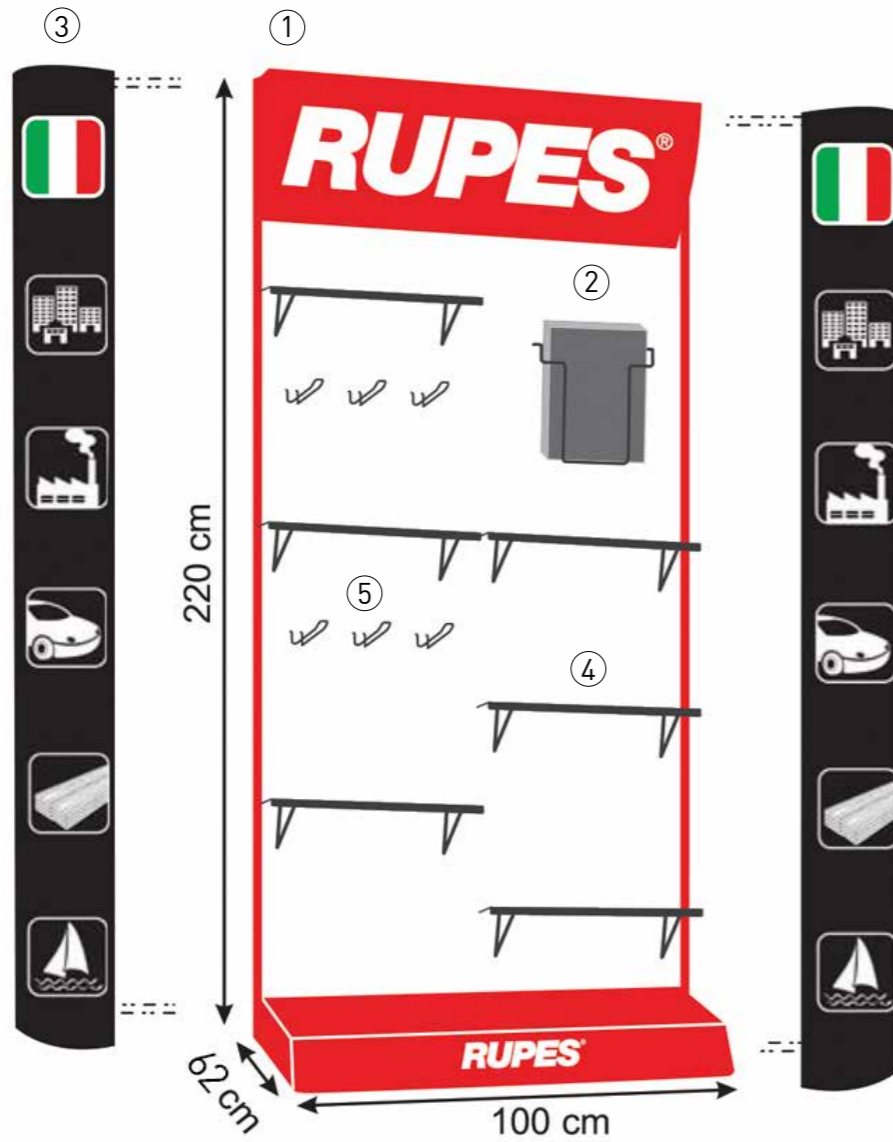

Price: Quotation on request

Double sided
Printed Fabric Display
Four different graphics available

TOOLS DISPLAY WITH BACKLIGHT SYSTEM*

CODE 9.Z399/12

ACCESSORIES INCLUDED

1. Crowner with RUPES logo including backlight system
2. Brochures holder (1pcs)
3. Metal plate adapters for Tegometall shelving system
4. Shelves h 50 x d 25 cm (6pcs)
5. Hooks 20 cm (6pcs)
6. Tool holders (4pcs)

*With electric wire and neon light included

OPTIONAL

Side wing with graphics

CODE 9.Z805/12
(for 1 pc only)

ACCESSORIES

The following items can be also ordered separately

4. Shelf - Code 9.Z975
5. Hook - Code 9.Z976
6. Tool holder - Code 9.Z977