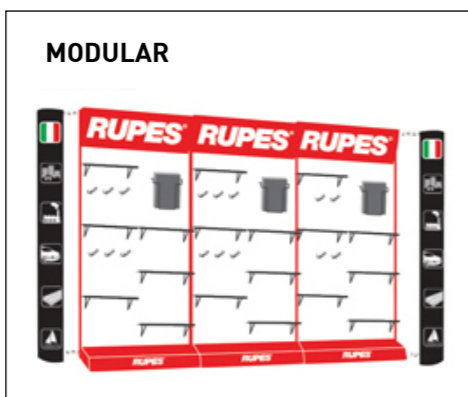

TOOLS DISPLAY WITH BACKLIGHT SYSTEM*

CODE 9.Z399/12

ACCESSORIES INCLUDED

1. Crowner with RUPES logo including backlight system
2. Brochures holder (1pcs)
3. Metal plate adapters for Tegometall shelving system
4. Shelves h 50 x d 25 cm (6pcs)
5. Hooks 20 cm (6pcs)
6. Tool holders (4pcs)

*With electric wire and neon light included

OPTIONAL

Side wing with graphics

CODE 9.Z805/12
(for 1 pc only)

ACCESSORIES

The following items can be also ordered separately

4. Shelf - Code 9.Z975
5. Hook - Code 9.Z976
6. Tool holder - Code 9.Z977

MODULAR